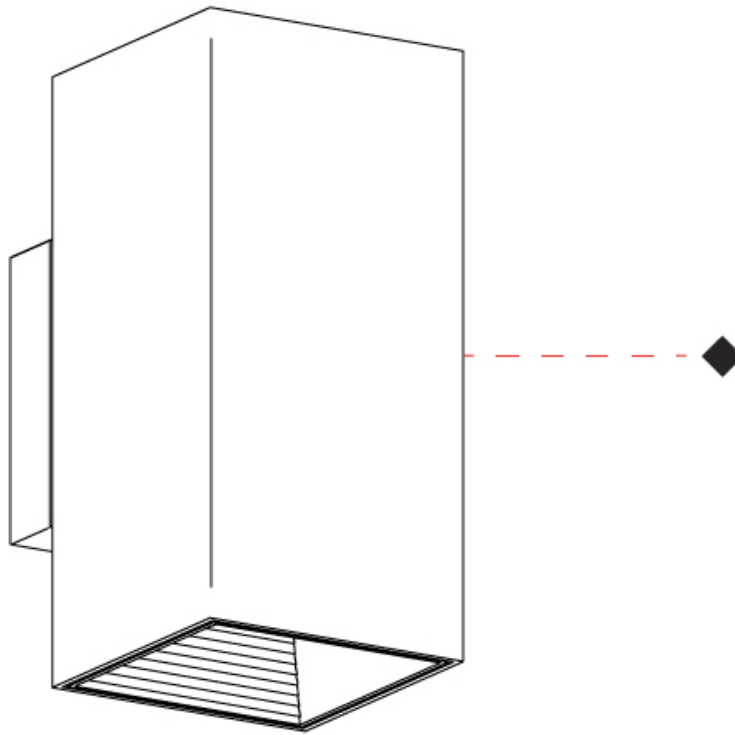

DAU SINGLE SURFACE

D93152R9-

PROJECT _____

TYPE _____

SPECIFIER _____

QUANTITY _____

DATE _____

D